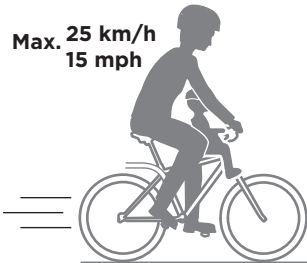

0-9 M

Check your bike : A.2

✓ FIT

Min:
21 mm
0.83"

✓ Ok

X No ok

X No ok

Max. 25 km/h
15 mph