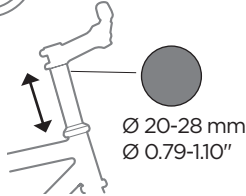

0-9 M

Check your bike : A.2

✓ FIT

Min:
21 mm
0.83"

✓ Ok

X No ok

X No ok

Max. 25 km/h
15 mph

X No ok

1

25 mm

2

18 mm

3

4

5